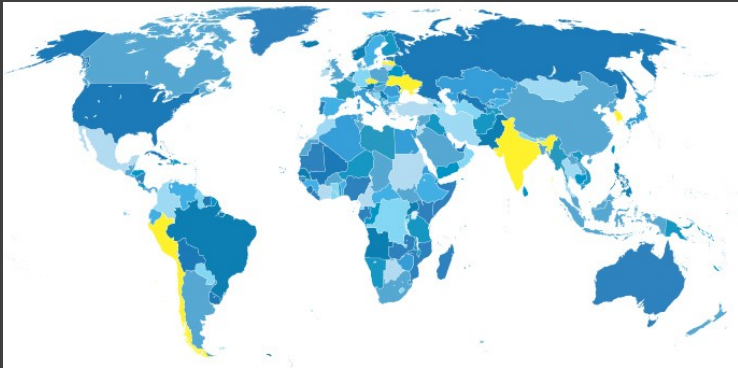

The ELS in 2017

- 130 Congregations
- 143 Active Pastors
- 35 Retired Pastors
- 20 Schools and Preschools
- 80 Teachers

Anniversary

Evangelical Lutheran
Synod

The ELS will celebrate our
centennial (100-year)
anniversary in 2018.

Home Outreach

Evangelical Lutheran
Synod

Our newest missions in the United States:

- **Cedar Park, Texas**
 - Served by Rev. Brad Kerkow & Rev. Daniel Ruiz
- **Hudson Oaks, Texas**
 - Served by Rev. Kyle Madson
- **Bell Gardens, California**
 - Served by Rev. Matthew Behmer

World Outreach

Evangelical Lutheran
Synod

The ELS partners with church
bodies in:

- Peru
- Chile
- India
- Korea
- Latvia
- Czechia
- Ukraine

- (Humanitarian aid is offered in **Ukraine** through *Gift of Life*)