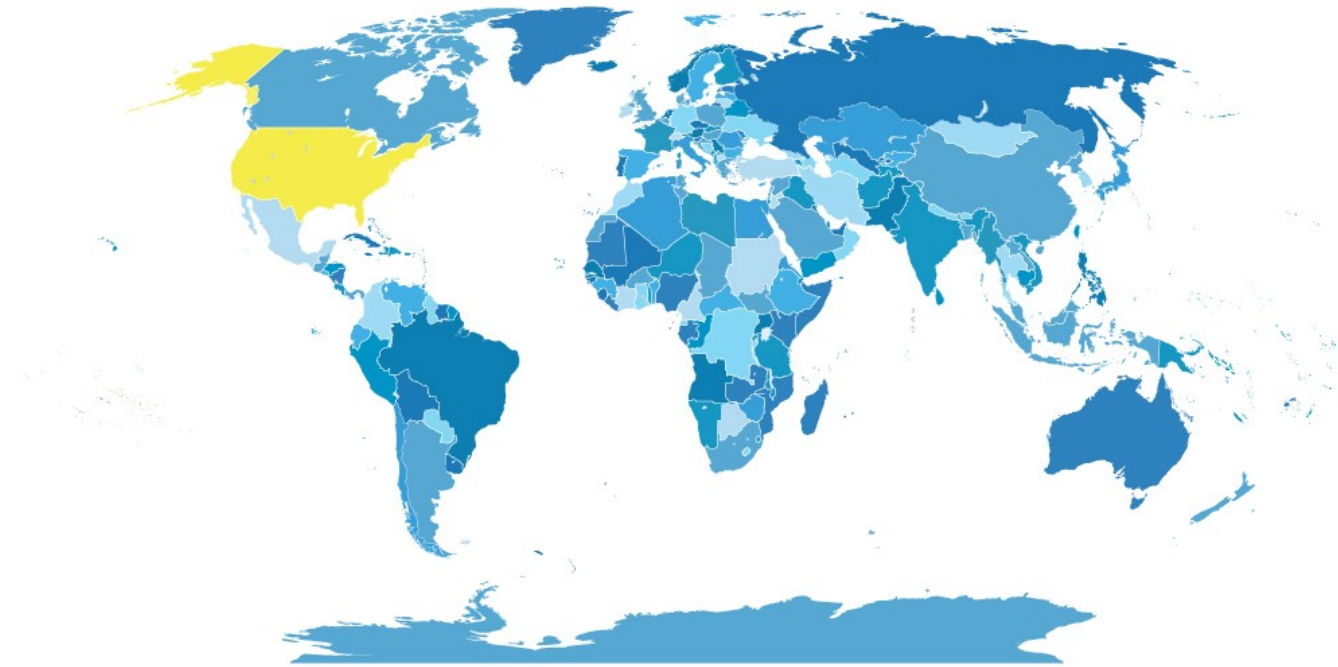

Confessional Evangelical Lutheran Conference

GRIMMA, GERMANY

28 JUNE – 2 JULY, 2017

Evangelical Lutheran Synod

History

Evangelical Lutheran
Synod

The ELS was founded in 1917 in Lime Creek, Iowa (USA).

History

Evangelical Lutheran Synod

Jakob Aal Ottesen, Herman Aamberg Preus & Ulrik Vilhelm Koren were the most influential pastors in early history of the ELS.

Ottesen

Preus

Koren

Current

Evangelical Lutheran
Synod

The ELS in 2017

- 130 Congregations
- 143 Active Pastors
- 35 Retired Pastors
- 20 Schools and Preschools
- 80 Teachers

Anniversary

Evangelical Lutheran
Synod

The ELS will celebrate our
centennial (100-year)
anniversary in 2018.

World Outreach

Evangelical Lutheran
Synod

The ELS partners with church
bodies in:

- Peru
- Chile
- India
- Korea
- Latvia
- Czechia
- Ukraine

- (Humanitarian aid is offered in **Ukraine** through *Gift of Life*)