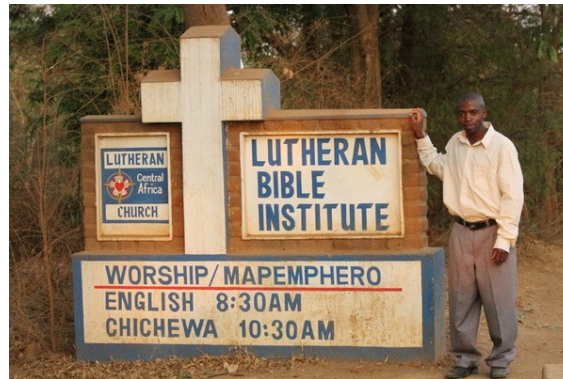

Confessional Evangelical Lutheran Conference

GRIMMA, GERMANY

29 JUNE – 2 JULY 2017

Lutheran Church of Central Africa – Malawi Synod

History

Lutheran Church of
Central Africa –
Malawi Synod

In 1963, WELS missionaries from Zambia began gospel outreach in southern Malawi.

History

Lutheran Church of
Central Africa –
Malawi Synod

In 1971, gospel outreach and medical mission work expanded into central Malawi.

History

Lutheran Church of
Central Africa –
Malawi Synod

In 1976, the first Malawian pastor, Rev. Deverson Ntambo, was ordained into the public ministry.

History

Lutheran Church of
Central Africa –
Malawi Synod

In the past 50 years, the LCCA-MS has grown to more than 44,000 baptized souls.

Current

Lutheran Church of
Central Africa –
Malawi Synod

The LCCA-MS in 2017

- 44,248 Baptized Souls
- 136 Congregations
- 27 Active Pastors
- 9 Vicars
- 2 Evangelists

Worker Training

Lutheran Church of
Central Africa –
Malawi Synod

Lutheran Bible Institute

Lilongwe, Malawi

- 20 Students
- 4 Full-time Faculty
- Prepares students for entrance to the Lutheran Seminary in Lusaka, Zambia