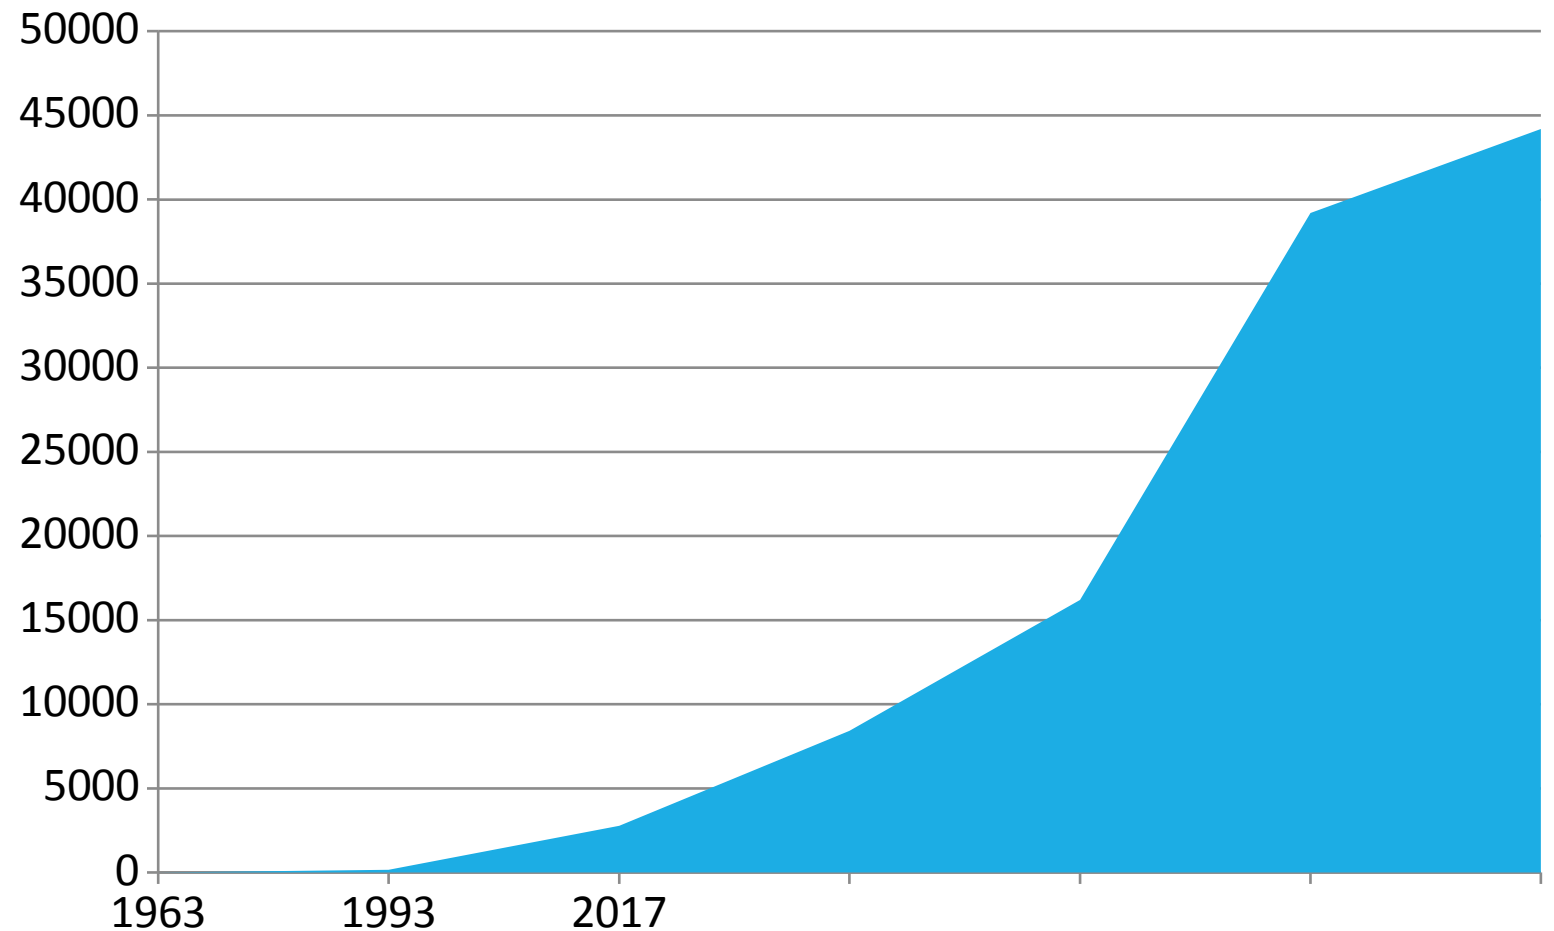

Confessional Evangelical Lutheran Conference

GRIMMA, GERMANY

29 JUNE – 2 JULY 2017

Lutheran Church of Central Africa – Malawi Synod

History

Lutheran Church of
Central Africa –
Malawi Synod

In 1963, WELS missionaries from Zambia began gospel outreach in southern Malawi.

History

Lutheran Church of
Central Africa –
Malawi Synod

In 1971, gospel outreach and medical mission work expanded into central Malawi.

History

Lutheran Church of
Central Africa –
Malawi Synod

In 1976, the first Malawian pastor, Rev. Deverson Ntambo, was ordained into the public ministry.

History

Lutheran Church of
Central Africa –
Malawi Synod

In the past 50 years, the LCCA-MS has grown to more than 44,000 baptized souls.

Current

Lutheran Church of
Central Africa –
Malawi Synod

The LCCA-MS in 2017