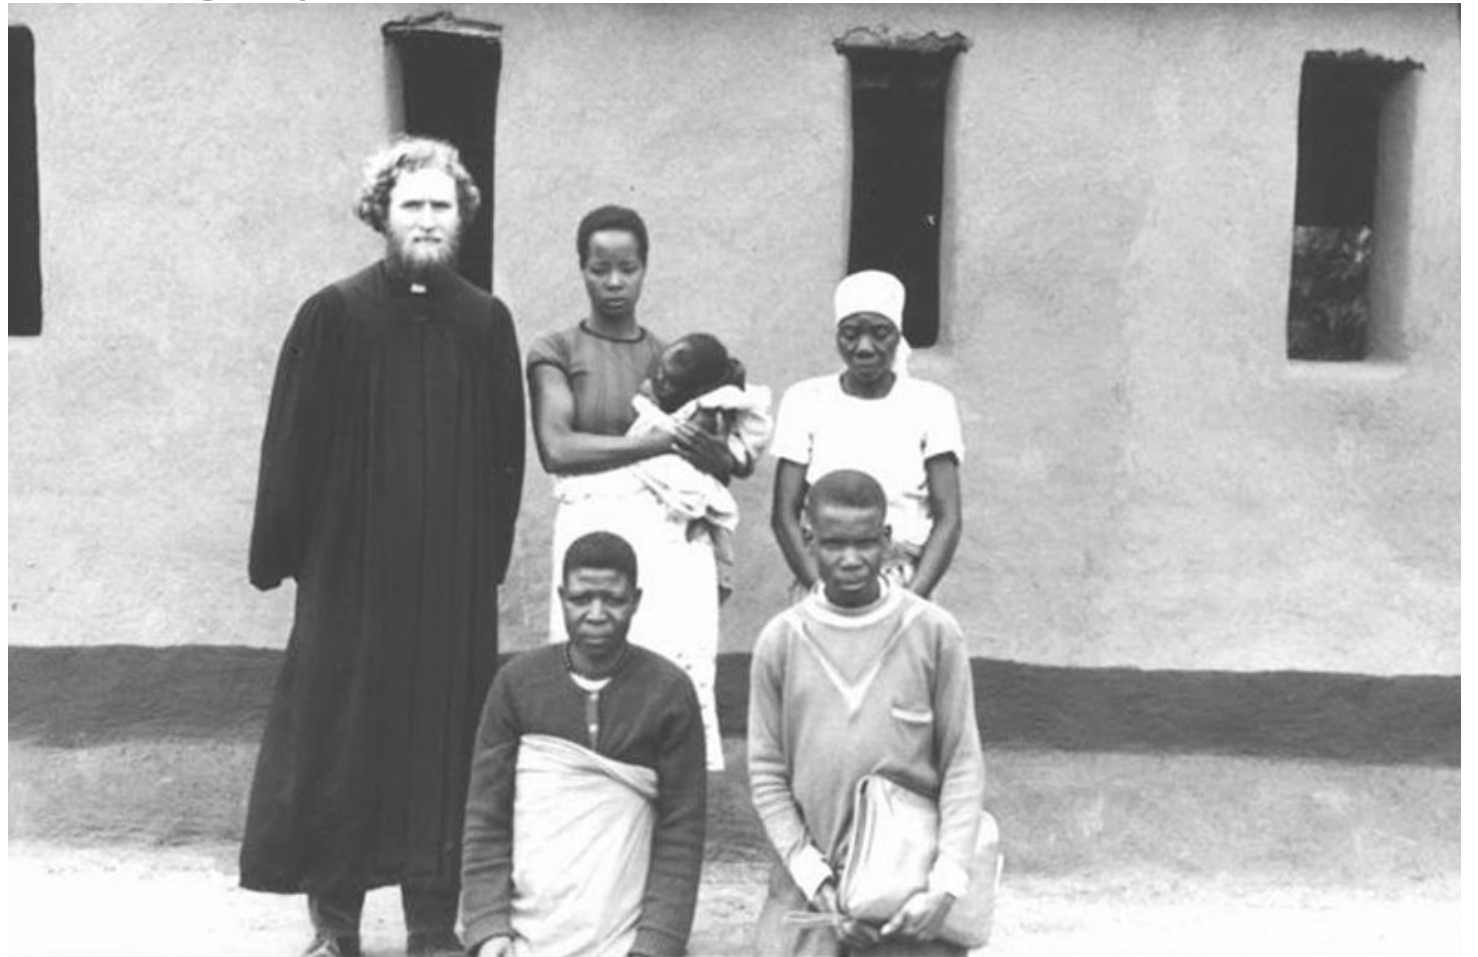

Confessional Evangelical Lutheran Conference

GRIMMA, GERMANY

29 JUNE – 2 JULY 2017

Lutheran Church of Central Africa – Malawi Synod

History

Lutheran Church of
Central Africa –
Malawi Synod

In 1963, WELS missionaries from Zambia began gospel outreach in southern Malawi.

History

Lutheran Church of
Central Africa –
Malawi Synod

In 1971, gospel outreach and medical mission work expanded into central Malawi.

History

Lutheran Church of
Central Africa –
Malawi Synod

In 1976, the first Malawian pastor, Rev. Deverson Ntambo, was ordained into the public ministry.

History

Lutheran Church of
Central Africa –
Malawi Synod

In the past 50 years, the LCCA-MS has grown to more than 44,000 baptized souls.

Current

Lutheran Church of
Central Africa –
Malawi Synod

The LCCA-MS in 2017